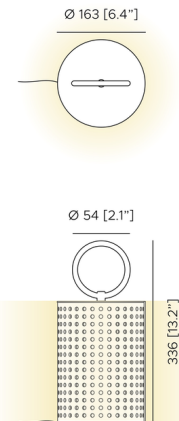

### Description

The Clara Outdoor Table Lamp will bring a stylish touch to any outdoor space. Combining traditional references with strong contemporary notes, its design transforms light into an architectural element that enhances the surrounding environment. A Vienna straw-like resin shade surrounds the light source to produce a dazzling interplay of light and shadow. Light gets filtered through the cylinder shade, casting an inviting glow into your outdoor space. IP65 rated. Maximum bulb height must be less than 3.74 inches.

### Specifications

COLOR	N/A
BODY FINISH	Bronze / Chocolate Vienna Straw Effect
WATTAGE	5W
DIMMER	N/A
DIMENSIONS	6.4"W x 13.2"H
BULB NOT INCLUDED	1 x G30/Medium (E26)/5W/120V LED
COUNTRY OF ORIGIN	Italy