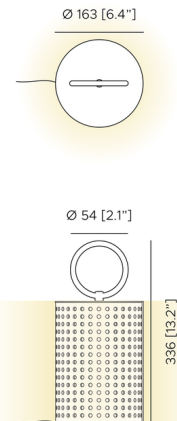

Description

The Clara Outdoor Table Lamp will bring a stylish touch to any outdoor space. Combining traditional references with strong contemporary notes, its design transforms light into an architectural element that enhances the surrounding environment. A Vienna straw-like resin shade surrounds the light source to produce a dazzling interplay of light and shadow. Light gets filtered through the cylinder shade, casting an inviting glow into your outdoor space. IP65 rated. Maximum bulb height must be less than 3.74 inches.

Shown in bronze lacquered / chocolate vienna effect

Specifications

COLOR	N/A
BODY FINISH	Bronze Lacquered / Chocolate Vienna Effect
WATTAGE	5W
DIMMER	N/A
DIMENSIONS	6.4"W x 13.2"H
BULB NOT INCLUDED	1 x G30/Medium (E26)/5W/120V LED
COUNTRY OF ORIGIN	Italy