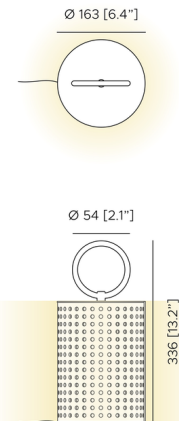

Description

The Clara Outdoor Table Lamp will bring a stylish touch to any outdoor space. Combining traditional references with strong contemporary notes, its design transforms light into an architectural element that enhances the surrounding environment. A Vienna straw-like resin shade surrounds the light source to produce a dazzling interplay of light and shadow. Light gets filtered through the cylinder shade, casting an inviting glow into your outdoor space. IP65 rated. Maximum bulb height must be less than 3.74 inches.

Shown in bronze / chocolate vienna straw effect

Specifications

COLOR	N/A
BODY FINISH	Bronze / Chocolate Vienna Straw Effect
WATTAGE	5W
DIMMER	N/A
DIMENSIONS	6.4"W x 13.2"H
BULB NOT INCLUDED	1 x G30/Medium (E26)/5W/120V LED
COUNTRY OF ORIGIN	Italy