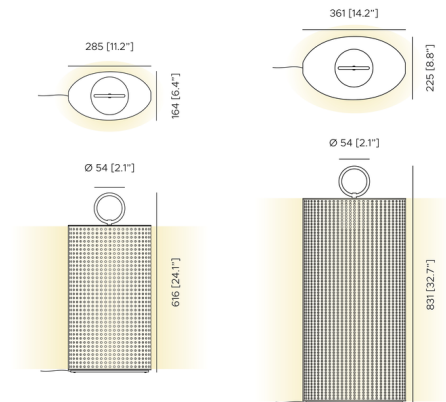

Description

The Clara Outdoor Floor Lamp will bring a stylish touch to any outdoor space. Combining traditional references with strong contemporary notes, its design transforms light into an architectural element that enhances the surrounding environment. A Vienna straw-like resin shade surrounds the light source to produce a dazzling interplay of light and shadow. Light gets filtered through the oval shade, casting an inviting glow into your outdoor space. IP65 rated. Maximum bulb height must be less than 3.74 inches.

Shown in matte white lacquered / vienna straw effect

Specifications

COLOR	N/A
BODY FINISH	Matte White Lacquered / Vienna Straw Effect
WATTAGE	5W
DIMMER	N/A
DIMENSIONS	11.2"W x 24.2"H x 6.4"D
BULB NOT INCLUDED	1 x G30/Medium (E26)/5W/120V LED
COUNTRY OF ORIGIN	Italy