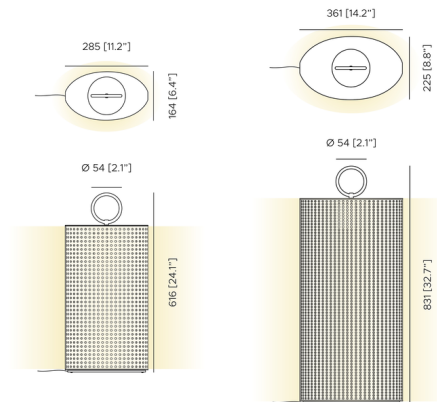

Description

The Clara Outdoor Floor Lamp will bring a stylish touch to any outdoor space. Combining traditional references with strong contemporary notes, its design transforms light into an architectural element that enhances the surrounding environment. A Vienna straw-like resin shade surrounds the light source to produce a dazzling interplay of light and shadow. Light gets filtered through the oval shade, casting an inviting glow into your outdoor space. IP65 rated. Maximum bulb height must be less than 3.74 inches.

Shown in matte white lacquered / vienna straw effect

Specifications

COLOR	N/A
BODY FINISH	Matte White Lacquered / Vienna Straw Effect
WATTAGE	5W
DIMMER	N/A
DIMENSIONS	11.2"W x 24.2"H x 6.4"D
BULB NOT INCLUDED	1 x G30/Medium (E26)/5W/120V LED
COUNTRY OF ORIGIN	Italy