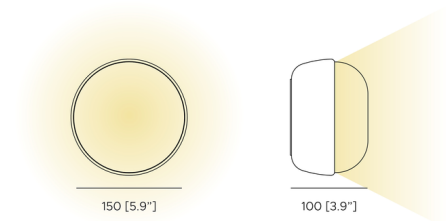

Description

With its metal frame and round satin opal glass diffuser, the Kiki Bud Outdoor Wall Sconce offers a simple modern aesthetic and even dispersion of light. Use it individually or arrange multiple across your walls in creative compositions. IP65 rated for outdoor use.

Specifications

COLOR Satin Opal
BODY FINISH Deep Black Lacquered
WATTAGE 4.5W
DIMMER Not Dimmable
DIMENSIONS 5.9"W x 5.9"H x 3.9"D
INTEGRATED LED MODULE 1x LED/4.5W/120V LED
COUNTRY OF ORIGIN Italy

Technical Information

COLOR RENDERING 90 CRI
LAMP COLOR 2700K
LUMENS/WATT 110.00
LUMINOUS FLUX 495 lumens

Shown in deep black lacquered / satin opal

CLICK TO VIEW PRODUCT

Notes: