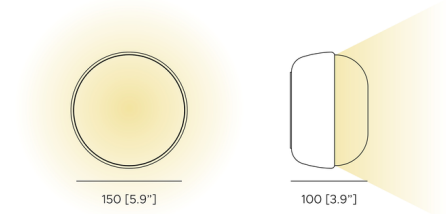

By Contardi

Description

With its metal frame and round satin opal glass diffuser, the Kiki Bud Outdoor Wall Sconce offers a simple modern aesthetic and even dispersion of light. Use it individually or arrange multiple across your walls in creative compositions. IP65 rated for outdoor use.

Shown in deep black lacquered / satin opal

Specifications

COLOR Satin Opal
BODY FINISH Deep Black Lacquered
WATTAGE 4.5W
DIMMER Not Dimmable
DIMENSIONS 5.9\"W x 5.9\"H x 3.9\"D
INTEGRATED LED MODULE 1x LED/4.5W/120V LED
COUNTRY OF ORIGIN Italy