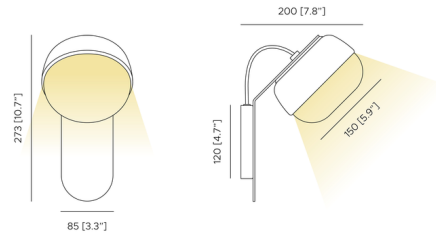

Description

The Kiki Zest Outdoor Wall Sconce features a round satin opal glass diffuser attached to an angled metal frame to offer a simple modern aesthetic and even dispersion of light. The frame holds the light at a 30 degree angle to direct light downwards, making it perfect for illuminating pathways, gardens, and entryways. IP65 rated for outdoor use.

Shown in deep black lacquered / satin opal

Specifications

COLOR	Satin Opal
BODY FINISH	Deep Black Lacquered
WATTAGE	4.5W
DIMMER	Not Dimmable
DIMENSIONS	7.8"W x 10.7"H x 5.9"D
INTEGRATED LED MODULE	1 x LED/4.5W/120V LED
COUNTRY OF ORIGIN	Italy

Technical Information

COLOR RENDERING	90 CRI
LAMP COLOR	2700K
LUMENS/WATT	110.00
LUMINOUS FLUX	495 lumens

CLICK TO VIEW PRODUCT

Notes: