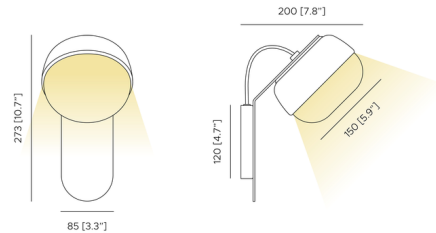

Description

The Kiki Zest Outdoor Wall Sconce features a round satin opal glass diffuser attached to an angled metal frame to offer a simple modern aesthetic and even dispersion of light. The frame holds the light at a 30 degree angle to direct light downwards, making it perfect for illuminating pathways, gardens, and entryways. IP65 rated for outdoor use.

Shown in deep black lacquered / satin opal

Specifications

COLOR Satin Opal
BODY FINISH Deep Black Lacquered
WATTAGE 4.5W
DIMMER Not Dimmable
DIMENSIONS 7.8"W x 10.7"H x 5.9"D
INTEGRATED LED MODULE 1x LED/4.5W/120V LED
COUNTRY OF ORIGIN Italy

Technical Information

COLOR RENDERING 90 CRI
LAMP COLOR 2700K
LUMENS/WATT 110.00
LUMINOUS FLUX 495 lumens

CLICK TO VIEW PRODUCT

Notes: