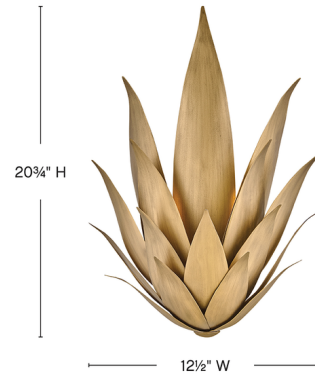

Description

The Agave Wall Sconce uniquely blends form and function with its extraordinary hand-sculpted, leafy layers. Inspired by the agave plant, this fountain-like silhouette captivates with a distinctive organically inspired design brought to life in an eye-catching finish.

Shown in burnished gold

Specifications

COLOR	N/A
BODY FINISH	Burnished Gold
WATTAGE	10W
DIMMER	Standard 120V
DIMENSIONS	12.5"W x 20.75"H x 7.75"D
BULB NOT INCLUDED	2 x B10/Candelabra (E12)/5W/120V LED

CLICK TO VIEW PRODUCT