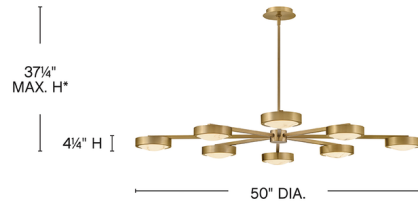

CLICK TO VIEW PRODUCT

Notes: