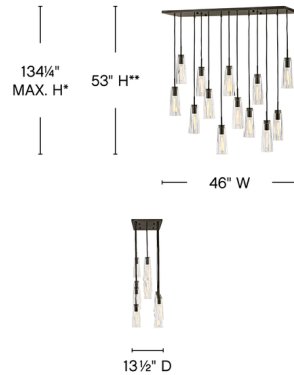

Specifications

COLOR	N/A
BODY FINISH	Black Oxide
WATTAGE	65W
DIMMER	Standard 120V
DIMENSIONS	46"L x 13.5"W x 53"H
BULB NOT INCLUDED	13 x T10/Medium (E26)/5W/120V LED

CLICK TO VIEW PRODUCT

Notes: