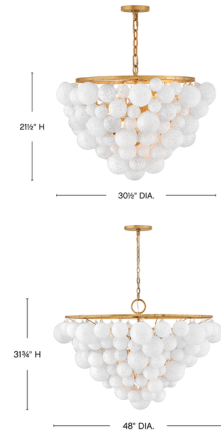

## Marabel Chandelier By Fredrick Ramond

### Description

A stunning cluster of hand-blown art glass spheres adorns Marabel Chandelier's luxe design, creating an elegant shade of enchanting illumination as warm light is diffused from candelabra lamps. Fixture exceeds 50 lbs and must be supported independently of the outlet box.

### Specifications

COLOR . . . . . White  
BODY FINISH . . . . . Brass  
WATTAGE . . . . . 30W  
DIMMER . . . . . Standard 120V  
DIMENSIONS . . . . . 30.5"W x 21.5"H  
BULB NOT INCLUDED . . . . . 6 x B10/Candelabra (E12)/5W/120V LED

### Technical Information

PRODUCT DIMENSIONS . . . . . Chain Length: 120"  
BEAM ANGLE . . . . . 90°

Shown in brass / white

CLICK TO VIEW PRODUCT

Notes: