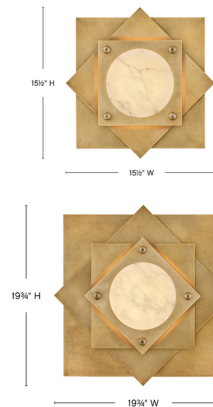

Description

Inspired by classic Art Deco aesthetics, the Claude Ceiling Light's heavy stacked metal plates create a dashing geometric silhouette enhanced by a handsome Heritage Brass finish. A central alabaster lens peaks through the layered metal, creating a chic focal point, allowing a warm glow to accentuate the stone's natural details. Convertible design can be hung as a sconce or flush mount.

Shown in heritage brass / alabaster

Specifications

COLOR	Alabaster
BODY FINISH	Heritage Brass
WATTAGE	16W
DIMMER	Standard 120V
DIMENSIONS	15.5"W x 15.5"H
INTEGRATED LED MODULE	1 x LED/16W/120V LED

Technical Information