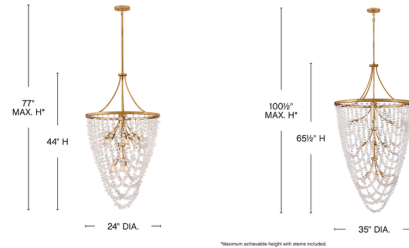

Lightology

lightology.com
866-954-4489
04-25-26

Project: _____

Company: _____

Location: _____ Fixture Type: _____

SPEC #: **FRD1465140**

Approved On: _____ Approved By: _____

Myra Chandelier By Fredrick Ramond

Description

Glamorous strands of rock crystal hang delicately from the Myra Chandeliers gold-toned frame, creating a beautiful curtain of uniquely shaped stones. Each naturally formed facet reflects light from elegant, dimmable candelabra lamps.

Shown in brass / rock crystal

Specifications

COLOR Rock Crystal
BODY FINISH Brass
WATTAGE 40W
DIMMER Standard 120V
DIMENSIONS 24"W x 44"H
BULB NOT INCLUDED 8 x B10/Candelabra (E12)/5W/120V LED

Technical Information

PRODUCT DIMENSIONS Downrods Included: (1) 6" and (2) 12" Stems

CLICK TO VIEW PRODUCT

Notes: