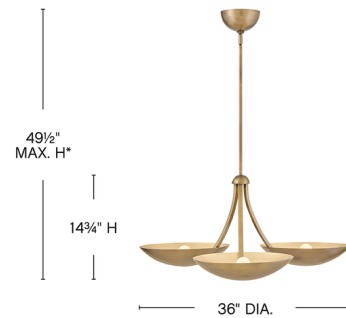

Specifications

COLOR . . . . . Gold Leaf
BODY FINISH . . . . . Heritage Brass
WATTAGE 15W
DIMMER . . . . . Standard 120V
DIMENSIONS . . . . . 36"W x 14.75"H
BULB NOT INCLUDED . . . . . 3 x G16.5/Candelabra (E12)/5W/120V LED

Technical Information

PRODUCT DIMENSIONS . . . . . Downrods Included: (1) 6" and (2) 12" Stems

CLICK TO VIEW PRODUCT

Notes: