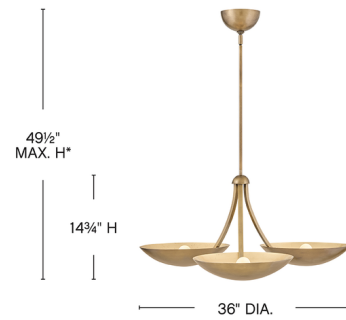

Specifications

COLOR . . . . . Gold Leaf
BODY FINISH . . . . . Heritage Brass
WATTAGE 15W
DIMMER . . . . . Standard 120V
DIMENSIONS . . . . . 36"W x 14.75"H
BULB NOT INCLUDED . . . . . 3 x G16.5/Candelabra (E12)/5W/120V LED

Technical Information

PRODUCT DIMENSIONS . . . . . Downrods Included: (1) 6" and (2) 12" Stems

CLICK TO VIEW PRODUCT

Notes: