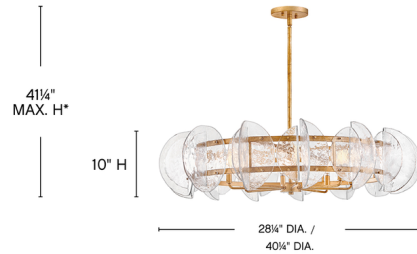

Specifications

COLOR	Clear
BODY FINISH	Brass
WATTAGE	72W
DIMMER	Standard 120V
DIMENSIONS	28.25"W x 10"H
BULB NOT INCLUDED	6 x B11/Candelabra (E12)/12W/120V LED

Technical Information

PRODUCT DIMENSIONS . . . . . Downrods Included: (1) 6" and (2) 12" Stems

CLICK TO VIEW PRODUCT

Notes: