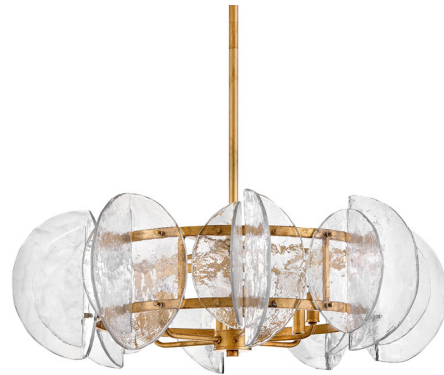

Lightology

lightology.com
866-954-4489
04-25-26

Project: _____

Company: _____

Location: _____ Fixture Type: _____

SPEC #: **FRD1465155**

Approved On: _____ Approved By: _____

Seraphina Chandelier By Fredrick Ramond

Description

Opulent folded panes of textural water glass surround the Seraphina Chandelier's glamorous, distressed frame, creating varied refractions and softly diffusing warm illumination throughout your space. A versatile yet stately silhouette makes a chic transitional statement in both modern and traditional settings.

Shown in brass / clear