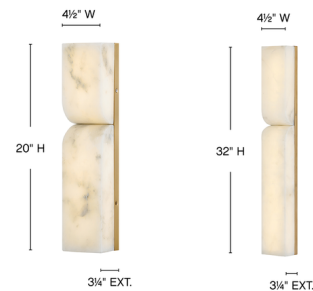

CLICK TO VIEW PRODUCT

Notes: