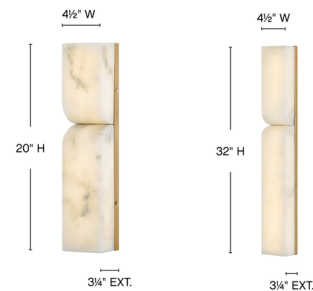

By Fredrick Ramond

Description

Defined by modern, asymmetrical curves, the Alune Wall Sconce accentuates smooth, natural alabaster with warm, integrated LEDs. Every unique variation in the stone's color and pattern is brought into focus, complemented by a luxe finish. Can be mounted either up or down to best fit your space,

Shown in lacquered brass / alabaster

Specifications

COLOR Alabaster
BODY FINISH Lacquered Brass
WATTAGE 20W
DIMMER Standard 120V
DIMENSIONS 4.5\"W x 20\"H x 3.25\"D
INTEGRATED LED MODULE 1 x LED/20W/120V LED