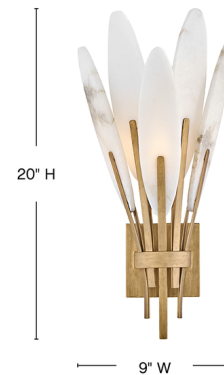

Lightology

lightology.com
866-954-4489
04-24-26

Project: _____

Company: _____

Location: _____ Fixture Type: _____

SPEC #: **FRD1465170**

Approved On: _____ Approved By: _____

Nerine Wall Sconce

By Fredrick Ramond

Description

Inspired by the natural elegance of lush greenery, the Nerine Wall Sconce's carved alabaster leaves flare outward, creating a stunning display of truly unique details. One-of-a-kind variations in the natural stone's color and pattern are perfectly highlighted by an ambient glow to warm any room.

Shown in burnished gold / alabaster

Specifications

COLOR Alabaster
BODY FINISH Burnished Gold
WATTAGE 5W
DIMMER Standard 120V
DIMENSIONS 9"W x 20"H x 5.75"D
BULB NOT INCLUDED 1 x B10/Candelabra (E12)/5W/120V LED