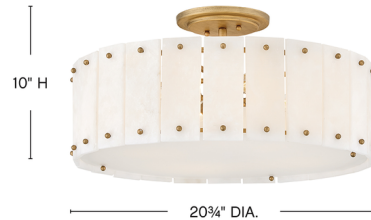

Lightology

lightology.com
866-954-4489
04-24-26

Project: _____

Company: _____

Location: _____ Fixture Type: _____

SPEC #: **FRD1465176**

Approved On: _____ Approved By: _____

Simone Semi Flush Ceiling Light

By Fredrick Ramond

Description

The Simone Semi Flush Ceiling Light has the timeless charm to infuse any space with opulent luxury. Fashioned with natural alabaster panels in a traditional tiered style, the effortless appeal speaks for itself. Perfect for dining rooms, foyers, and grand spaces, Simone is a conversation-starting piece that is truly a work of art.

Shown in burnished gold / alabaster

Specifications

COLOR Alabaster
BODY FINISH Burnished Gold
WATTAGE 20W
DIMMER Standard 120V
DIMENSIONS 20.75"W x 10"H
BULB NOT INCLUDED 4 x B10/Candelabra (E12)/5W/120V LED