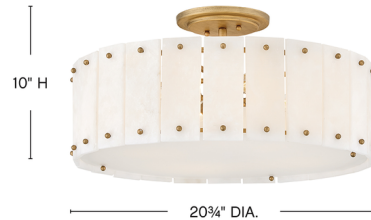

Lightology

lightology.com
866-954-4489
07-03-26

Project: _____

Company: _____

Location: _____ Fixture Type: _____

SPEC #: **FRD1465176**

Approved On: _____ Approved By: _____

Simone Semi Flush Ceiling Light

By Fredrick Ramond

Description

The Simone Semi Flush Ceiling Light has the timeless charm to infuse any space with opulent luxury. Fashioned with natural alabaster panels in a traditional tiered style, the effortless appeal speaks for itself. Perfect for dining rooms, foyers, and grand spaces, Simone is a conversation-starting piece that is truly a work of art.

Shown in burnished gold / alabaster

Specifications

COLOR Alabaster
BODY FINISH Burnished Gold
WATTAGE 20W
DIMMER Standard 120V
DIMENSIONS 20.75"W x 10"H
BULB NOT INCLUDED 4 x B10/Candelabra (E12)/5W/120V LED