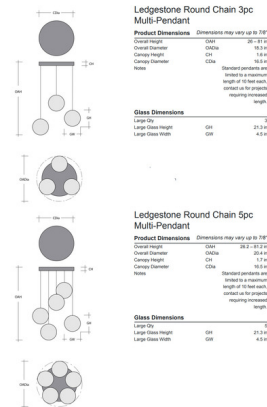

Lightology

lightology.com
866-954-4489
05-24-26

Project: _____
 Company: _____
 Location: _____ Fixture Type: _____
 SPEC #: **HMR1466332**
 Approved On: _____ Approved By: _____

Ledgestone Oval Chain Multi Light Pendant By Hammerton Studio

Description

The Ledgestone Oval Chain Multi Light Pendant brings a sculptural beauty to your interior space. The decorative, oval link chains hold shades of nearly two feet of hand blown glass, appearing to have been cut from natural stone, that casts warm shadows of light across your room. Each Piece is a unique work of art. Note Dimmable with Triac (standard), Low Voltage Electronic, or 0-10V Dimmers, sold separately. Sloped ceiling compatible to 45 degrees.

Specifications

COLOR	Clear
BODY FINISH	Beige Silver
WATTAGE	16W
DIMMER	Standard 120V
DIMENSIONS	18.3"W x 26"H
INTEGRATED LED MODULE	3 x LED/5.33W/120V LED
COUNTRY OF ORIGIN	United States

Technical Information

PRODUCT DIMENSIONS	Min/Max Adjustable Overall Height: 26" – 81"
COLOR RENDERING	93 CRI
LAMP COLOR	3000K
LUMENS/WATT	78.80
LUMINOUS FLUX	420 lumens

Notes:

Shown in beige silver / clear

CLICK TO VIEW PRODUCT