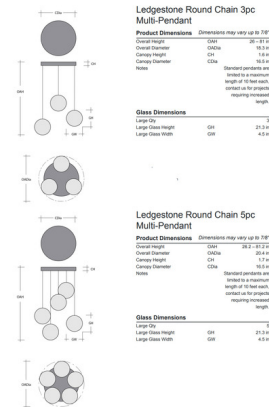

Lightology

lightology.com
866-954-4489
05-24-26

Project: _____
 Company: _____
 Location: _____ Fixture Type: _____
 SPEC #: **HMR1466340**
 Approved On: _____ Approved By: _____

Ledgestone Rectangular Chain Multi Light Pendant By Hammerton Studio

Description

The Ledgestone Rectangular Chain Multi Light Pendant brings a sculptural beauty to your interior space. The decorative, rectangular link chains hold shades of nearly two feet of hand blown glass, appearing to have been cut from natural stone, that casts warm shadows of light across your room. Each Piece is a unique work of art. Note Dimmable with Triac (standard), Low Voltage Electronic, or 0-10V Dimmers, sold separately. Sloped ceiling compatible to 45 degrees.

Specifications

COLOR	Clear
BODY FINISH	Flat Bronze
WATTAGE	16W
DIMMER	Standard 120V
DIMENSIONS	18.3"W x 26"H
INTEGRATED LED MODULE	3 x LED/5.33W/120V LED
COUNTRY OF ORIGIN	United States

Technical Information

PRODUCT DIMENSIONS	Min/Max Adjustable Overall Height: 26" – 81"
COLOR RENDERING	93 CRI
LAMP COLOR	3000K
LUMENS/WATT	78.80
LUMINOUS FLUX	420 lumens

Shown in flat bronze / clear

CLICK TO VIEW PRODUCT

Notes: