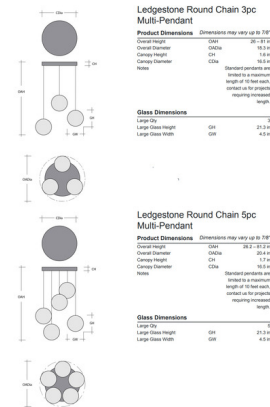

Shown in gilded brass / clear

Ledgestone Round Chain 3pc Multi-Pendant

Ledgestone Round Chain 5pc Multi-Pendant

CLICK TO VIEW PRODUCT

Notes: