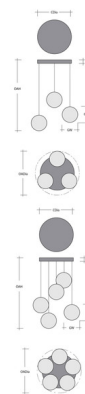

Fiori Round 3pc Multi-Pendant Chain

Fiori Round 5pc Multi-Pendant Chain