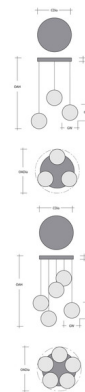

Fiori Round 3pc Multi-Pendant Chain

Fiori Round 5pc Multi-Pendant Chain