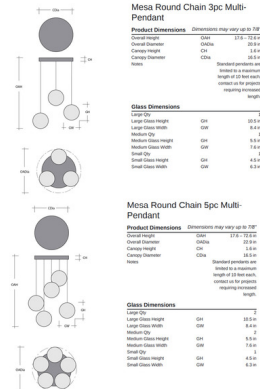

Description

The Mesa Round Rectangular Chain Multi Light Pendant is inspired by the rugged beauty of Southwestern landscapes. The decorative, rectangular link chains hold artisan blown crystal glass that casts warm shadows of light across your room. Sloped ceiling compatible up to 45 degrees. Adjust each Pendant to create your own unique look. Dimmable with Triac (standard) or Low Voltage Electronic Dimmers, sold separately.

Specifications

COLOR	Mesa Amber
BODY FINISH	Flat Bronze
WATTAGE	16W
DIMMER	Standard 120V
DIMENSIONS	20.9"W x 17.6"H
INTEGRATED LED MODULE	3 x LED/5.33W/120V LED
COUNTRY OF ORIGIN	United States

Technical Information

PRODUCT DIMENSIONS	Min/Max Adjustable Overall Height: 17.6" – 72.6"
COLOR RENDERING	93 CRI
LAMP COLOR	3000K
LUMENS/WATT	236.59
LUMINOUS FLUX	1261 lumens

Shown in flat bronze / mesa amber

CLICK TO VIEW PRODUCT