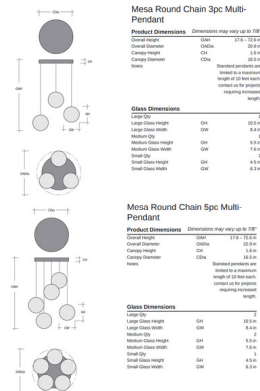

Specifications

COLOR	Mesa Bronze
BODY FINISH	Flat Bronze
WATTAGE	16W
DIMMER	Standard 120V
DIMENSIONS	20.9"W x 17.6"H
INTEGRATED LED MODULE	3 x LED/5.33W/120V LED
COUNTRY OF ORIGIN	United States

Technical Information

PRODUCT DIMENSIONS	Min/Max Adjustable Overall Height: 17.6" – 72.6"
COLOR RENDERING	93 CRI
LAMP COLOR	3000K
LUMENS/WATT	236.59
LUMINOUS FLUX	1261 lumens

Shown in flat bronze / mesa bronze

CLICK TO VIEW PRODUCT