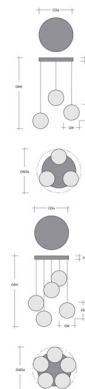

Mesa Round Chain 3pc Multi-Pendant

Glass Dimensions

Mesa Round Chain 5pc Multi-Pendant

Glass Dimensions