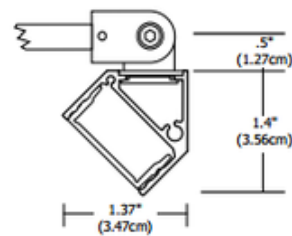

COMPANY	PROJECT	FIXTURE TYPE	APPROVED BY	DATE