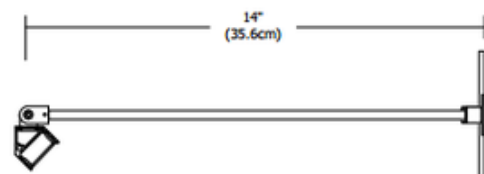

COMPANY	PROJECT	FIXTURE TYPE	APPROVED BY	DATE