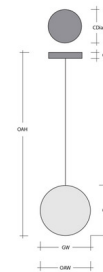

Ellisse Round Single Pendant Chain

Specifications

COLOR	Optic Clear
BODY FINISH	Beige Silver
WATTAGE	7W
DIMMER	Standard 120V
DIMENSIONS	6.5"W x 15.5"H
BULB NOT INCLUDED	1 x Edison ST-Shape/Medium (E26)/7W/120V LED
COUNTRY OF ORIGIN	United States