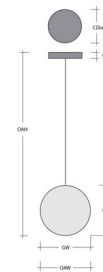

Ellisse Round Single Pendant Chain

Specifications

COLOR . . . . . Optic Amber
BODY FINISH . . . . . Gilded Brass
WATTAGE 7W
DIMMER . . . . . Standard 120V
DIMENSIONS . . . . . 6.5"W x 15.5"H
BULB NOT INCLUDED . . . . . 1 x Edison ST-Shape/Medium (E26)/7W/120V LED
COUNTRY OF ORIGIN . . . . . United States