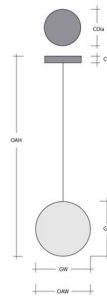

Gem Chain Pendant