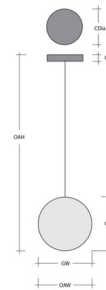

Parallel Chain Pendant