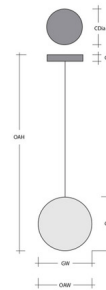

Parallel Chain Pendant