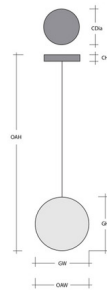

Parallel Chain Pendant