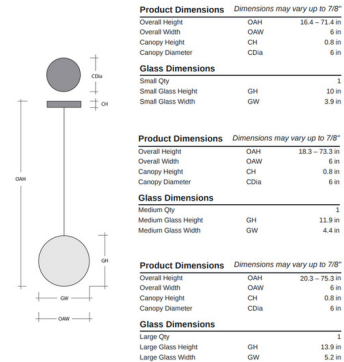

Specifications

COLOR	Optic Ribbed Clear
BODY FINISH	Beige Silver
WATTAGE	6W
DIMMER	Standard 120V
DIMENSIONS	3.9"W x 10"H
INTEGRATED LED MODULE	1 x LED/6W/120V LED
COUNTRY OF ORIGIN	United States

Technical Information

PRODUCT DIMENSIONS	Min/Max Adjustable Overall Height: 16.4" – 71.4"
COLOR RENDERING	93 CRI
LAMP COLOR	2700K
LUMENS/WATT	70.00
LUMINOUS FLUX	420 lumens

Shown in beige silver / optic ribbed clear

CLICK TO VIEW PRODUCT