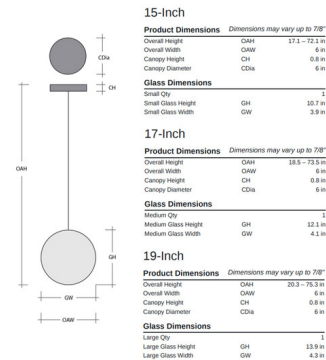

Lightology

lightology.com
866-954-4489
04-26-26

Project: _____
Company: _____
Location: _____ Fixture Type: _____
SPEC #: **HMR1473097**
Approved On: _____ Approved By: _____

Rock Crystal Rectangular Chain Pendant By Hammerton Studio

Description

The Rock Crystal Rectangular Chain Pendant brings the natural beauty of rock quartz to your interior space. The handcrafted rectangular link chain is complemented by artisan blown glass creating an interesting conversation piece while casting warm shadows of light across your room. Each Piece is a unique work of art. Note Dimmable with Triac (standard), Low Voltage Electronic, or 0-10V Dimmers, sold separately. Sloped ceiling compatible to 45 degrees.

Specifications

COLOR . . . . . Clear
BODY FINISH . . . . . Beige Silver
WATTAGE 6W
DIMMER . . . . . Standard 120V
DIMENSIONS . . . . . 6"W x 17.1"H
INTEGRATED LED MODULE . . . . . 1 x LED/6W/120V LED
COUNTRY OF ORIGIN . . . . . United States

Technical Information

COLOR RENDERING . . . . . 93 CRI
LAMP COLOR 3000K
LUMENS/WATT 70.00
LUMINOUS FLUX . . . . . 420 lumens

Shown in beige silver / clear

CLICK TO VIEW PRODUCT

Notes: