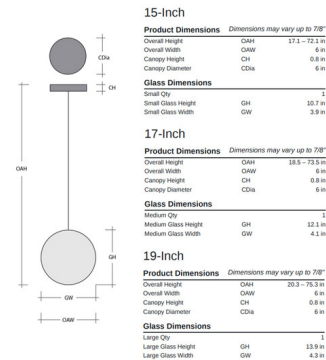

### Specifications

COLOR	Bronze
BODY FINISH	Flat Bronze
WATTAGE	6W
DIMMER	Standard 120V
DIMENSIONS	6"W x 17.1"H
INTEGRATED LED MODULE	1 x LED/6W/120V LED
COUNTRY OF ORIGIN	United States

### Technical Information

COLOR RENDERING	93 CRI
LAMP COLOR	3000K
LUMENS/WATT	70.00
LUMINOUS FLUX	420 lumens

Shown in flat bronze / bronze

CLICK TO VIEW PRODUCT

Notes: