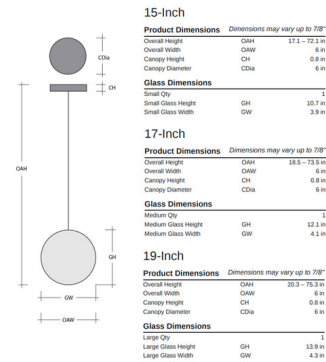

Lightology

lightology.com
866-954-4489
04-26-26

Project: _____
Company: _____
Location: _____ Fixture Type: _____
SPEC #: **HMR1473131**
Approved On: _____ Approved By: _____

Rock Crystal Oval Chain Pendant By Hammerton Studio

Description

The Rock Crystal Oval Chain Pendant brings the natural beauty of rock quartz to your interior space. The handcrafted oval link chain is complemented by artisan blown glass creating an interesting conversation piece while casting warm shadows of light across your room. Each Piece is a unique work of art. Note Dimmable with Triac (standard), Low Voltage Electronic, or 0-10V Dimmers, sold separately. Sloped ceiling compatible to 45 degrees.

Specifications

COLOR	Amber
BODY FINISH	Gilded Brass
WATTAGE	6W
DIMMER	Standard 120V
DIMENSIONS	6"W x 17.1"H
INTEGRATED LED MODULE	1 x LED/6W/120V LED
COUNTRY OF ORIGIN	United States

Technical Information

COLOR RENDERING	93 CRI
LAMP COLOR	3000K
LUMENS/WATT	70.00
LUMINOUS FLUX	420 lumens

Shown in gilded brass / amber

CLICK TO VIEW PRODUCT

Notes: