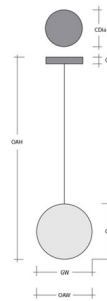

By Hammerton Studio

Description

The Ledgestone Oval Chain Pendant brings a sculptural beauty to your interior space. The decorative, oval link chain holds nearly two feet of hand blown glass, appearing to have been cut from natural stone, that casts warm shadows of light across your room. Each Piece is a unique work of art. Note Dimmable with Triac (standard), Low Voltage Electronic, or 0-10V Dimmers, sold separately. Sloped ceiling compatible to 45 degrees.

Specifications

COLOR Clear
 BODY FINISH Beige Silver
 WATTAGE 6W
 DIMMER Standard 120V
 DIMENSIONS 6.4"W x 25.2"H
 INTEGRATED LED MODULE 1 x LED/6W/120V LED
 COUNTRY OF ORIGIN United States

Technical Information

PRODUCT DIMENSIONS Min/Max Adjustable Overall Height: 25.2" – 80.2"
 COLOR RENDERING 93 CRI
 LAMP COLOR 3000K
 LUMENS/WATT 70.00
 LUMINOUS FLUX 420 lumens

Shown in beige silver / clear

Ledgestone Chain Pendant

Product Dimensions		Dimensions may vary up to 7/8"
Overall Height	OH	25.2 – 80.2 in
Overall Width	OW	6.4 in
Canopy Height	CH	0.8 in
Canopy Diameter	CDia	6 in
Glass Dimensions		
Large Qty		1
Large Glass Height	GH	21.3 in
Large Glass Width	GW	4.5 in