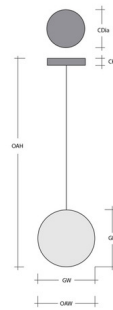

Blossom Pendant Chain