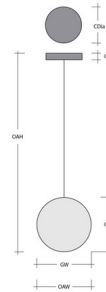

Description

The Nova Rectangular Chain Pendant brings a simple elegance to your interior space. The handcrafted rectangular link chain is complemented by an organic oval shaped artisan blown crystal glass shade that casts warm shadows of light across your room. Each Piece is a unique work of art. Sloped ceiling compatible to 45 degrees.

Shown in beige silver / clear

Nova Single Pendant Chain (Bulb)

Product Dimensions		Dimensions may vary up to 7/8"
Overall Height	OAH	14.5 - 69.5 in
Overall Width	OAW	10 in
Canopy Height	CH	6.8 in
Canopy Diameter	CDia	6 in
Glass Dimensions		
Nova Qty		1
Nova Glass Height	GH	7.4 in
Nova Glass Width	GW	10 in

Specifications

COLOR Clear
 BODY FINISH Beige Silver
 WATTAGE 7W
 DIMMER Standard 120V
 DIMENSIONS 10"W x 14.5"H
 BULB NOT INCLUDED 1 x Edison ST-Shape/Medium (E26)/7W/120V LED
 COUNTRY OF ORIGIN United States

Technical Information

PRODUCT DIMENSIONS Min/Max Adjustable Overall Height: 14.5" - 69.5"

CLICK TO VIEW PRODUCT

Notes: