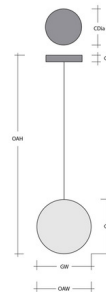

By Hammerton Studio

Description

The Nova Oval Chain Pendant brings a simple elegance to your interior space. The handcrafted oval link chain is complemented by an organic oval shaped artisan blown crystal glass shade that casts warm shadows of light across your room. Each Piece is a unique work of art. Sloped ceiling compatible to 45 degrees.

Shown in matte black / bronze

Nova Single Pendant Chain (Bulb)

Product Dimensions		Dimensions may vary up to 7/8"
Overall Height	OAH	14.5 - 69.5 in
Overall Width	OAW	10 in
Canopy Height	CH	6.8 in
Canopy Diameter	CDia	6 in
Glass Dimensions		
Nova Qty		1
Nova Glass Height	GH	7.4 in
Nova Glass Width	GW	10 in

Specifications

COLOR Bronze
 BODY FINISH Matte Black
 WATTAGE 7W
 DIMMER Standard 120V
 DIMENSIONS 10"W x 14.5"H
 BULB NOT INCLUDED 1 x Edison ST-Shape/Medium (E26)/7W/120V LED
 COUNTRY OF ORIGIN United States

Technical Information

PRODUCT DIMENSIONS Min/Max Adjustable Overall Height: 14.5" - 69.5"

CLICK TO VIEW PRODUCT

Notes: