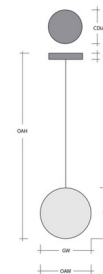

Aster Round Single Pendant Chain (LED)