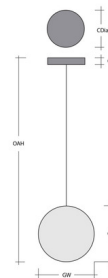

By Hammerton Studio

Description

The Fiori Oval Chain Pendant brings a playful interpretation of midcentury modern style to your interior space. The decorative, oval link chain holds a lustrous bud of blown glass that casts warm shadows of light across your room. Sloped ceiling compatible up to 45 degrees. Dimmable with Triac (standard) or Low Voltage Electronic Dimmers, sold separately.

Specifications

COLOR	White
BODY FINISH	Beige Silver
WATTAGE	6W
DIMMER	Standard 120V
DIMENSIONS	6"W x 16.8"H
INTEGRATED LED MODULE	1 x LED/6W/120V LED
COUNTRY OF ORIGIN	United States

Technical Information

PRODUCT DIMENSIONS	Min/Max Adjustable Overall Height: 16.8" – 71.8"
COLOR RENDERING	93 CRI
LAMP COLOR	3000K
LUMENS/WATT	70.00
LUMINOUS FLUX	420 lumens

Shown in beige silver / white

Fiori Pendant Chain

Product Dimensions	Dimensions may vary up to 7/8"	
Overall Height	OAH	16.8 – 71.8 in
Overall Width	OAW	6 in
Canopy Height	CH	0.8 in
Canopy Diameter	CDia	6 in
Glass Dimensions		
Medium Qty		1
Medium Glass Height	GH	10.4 in
Medium Glass Width	GW	4 in