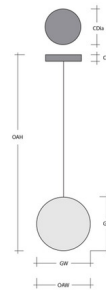

Raindrop Chain Pendant