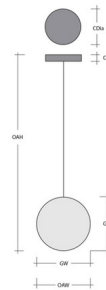

Raindrop Chain Pendant