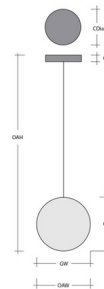

Description

The Mesa Oval Chain Pendant is inspired by the rugged beauty of Southwestern landscapes. The decorative, diamond link chain holds artisan blown crystal glass that casts warm shadows of light across your room. Sloped ceiling compatible up to 45 degrees. Dimmable with Triac (standard) or Low Voltage Electronic Dimmers, sold separately.

Specifications

COLOR Mesa Clear
 BODY FINISH Beige Silver
 WATTAGE 6W
 DIMMER Standard 120V
 DIMENSIONS 8.4"W x 16.8"H
 INTEGRATED LED MODULE 1 x LED/6W/120V LED
 COUNTRY OF ORIGIN United States

Technical Information

PRODUCT DIMENSIONS Min/Max Adjustable Overall Height: 16.8" – 71.8"
 COLOR RENDERING 93 CRI
 LAMP COLOR 3000K
 LUMENS/WATT 70.00
 LUMINOUS FLUX 420 lumens

Shown in beige silver / mesa clear

Mesa Chain Pendant

Product Dimensions		Dimensions may vary up to 7/8"
Overall Height	OAH	16.8 – 71.8 in
Overall Width	OW	8.4 in
Canopy Height	CH	0.8 in
Canopy Diameter	CDia	6 in
Glass Dimensions		
Large Glass Height	GH	10.5 in
Large Glass Width	LW	8.4 in