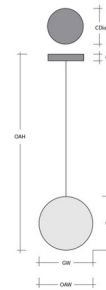

Mesa Chain Pendant