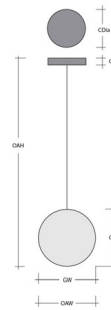

### Specifications

COLOR . . . . . Clear  
 BODY FINISH . . . . . Beige Silver  
 WATTAGE . . . . . 6W  
 DIMMER . . . . . Standard 120V  
 DIMENSIONS . . . . . 6.2"W x 19.3"H  
 INTEGRATED LED MODULE . . . . . 1 x LED/6W/120V LED  
 COUNTRY OF ORIGIN . . . . . United States

### Technical Information

PRODUCT DIMENSIONS . . . . . Min/Max Adjustable Overall Height: 19.3" – 74.3"  
 COLOR RENDERING . . . . . 93 CRI  
 LAMP COLOR . . . . . 3000K  
 LUMENS/WATT . . . . . 70.00  
 LUMINOUS FLUX . . . . . 420 lumens

Shown in beige silver / clear

Vessel Chain Pendant

Product Dimensions		Dimensions may vary up to 7/8"
Overall Height	OAH	19.3 – 74.3 in
Overall Width	OAW	6.2 in
Canopy Height	CH	0.8 in
Canopy Diameter	CDia	6 in
Glass Dimensions		
Large Qty		1
Large Glass Height	LGH	13 in
Large Glass Width	LGW	6.2 in