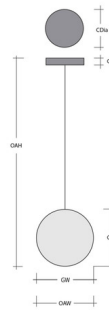

By Hammerton Studio

Description

The Vessel Rectangular Chain Pendant brings a clean fusion of a geometric form and organic design to your interior space. The decorative, rectangular link chain holds organic blown glass that casts warm shadows of light across your room. Each Piece is a unique work of art. Note Dimmable with Triac (standard), Low Voltage Electronic, or 0-10V Dimmers, sold separately. Sloped ceiling compatible to 45 degrees.

Specifications

COLOR Bronze
 BODY FINISH Flat Bronze
 WATTAGE 6W
 DIMMER Standard 120V
 DIMENSIONS 6.2"W x 19.3"H
 INTEGRATED LED MODULE 1 x LED/6W/120V LED
 COUNTRY OF ORIGIN United States

Technical Information

PRODUCT DIMENSIONS Min/Max Adjustable Overall Height: 19.3" – 74.3"
 COLOR RENDERING 93 CRI
 LAMP COLOR 3000K
 LUMENS/WATT 70.00
 LUMINOUS FLUX 420 lumens

Shown in flat bronze / bronze

Vessel Chain Pendant

Product Dimensions		Dimensions may vary up to 7/8"
Overall Height	OAH	19.3 – 74.3 in
Overall Width	OAW	6.2 in
Canopy Height	CH	0.8 in
Canopy Diameter	CDia	6 in
Glass Dimensions		
Large Qty		1
Large Glass Height	LGH	13 in
Large Glass Width	LGW	6.2 in