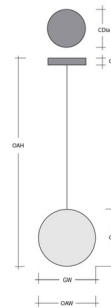

By Hammerton Studio

Description

The Vessel Diamond Chain Pendant brings a clean fusion of a geometric form and organic design to your interior space. The decorative, diamond link chain holds organic blown glass that casts warm shadows of light across your room. Each Piece is a unique work of art. Note Dimmable with Triac (standard), Low Voltage Electronic, or 0-10V Dimmers, sold separately. Sloped ceiling compatible to 45 degrees.

Specifications

COLOR Amber
 BODY FINISH Gilded Brass
 WATTAGE 6W
 DIMMER Standard 120V
 DIMENSIONS 6.2"W x 19.3"H
 INTEGRATED LED MODULE 1 x LED/6W/120V LED
 COUNTRY OF ORIGIN United States

Technical Information

PRODUCT DIMENSIONS Min/Max Adjustable Overall Height: 19.3" – 74.3"
 COLOR RENDERING 93 CRI
 LAMP COLOR 3000K
 LUMENS/WATT 70.00
 LUMINOUS FLUX 420 lumens

Shown in gilded brass / amber

Vessel Chain Pendant

| Product Dimensions | | Dimensions may vary up to 7/8" |
|--------------------|------|--------------------------------|
| Overall Height | OAH | 19.3 – 74.3 in |
| Overall Width | OAW | 6.2 in |
| Canopy Height | CH | 0.8 in |
| Canopy Diameter | CDia | 6 in |
| Glass Dimensions | | |
| Large Qty | | 1 |
| Large Glass Height | LGH | 13 in |
| Large Glass Width | LGW | 6.2 in |