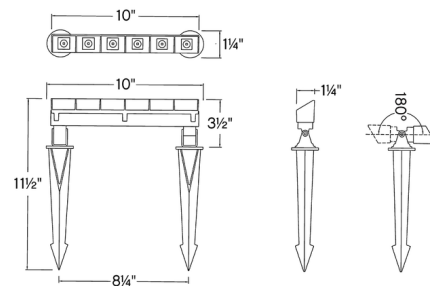

CLICK TO VIEW PRODUCT

Notes: