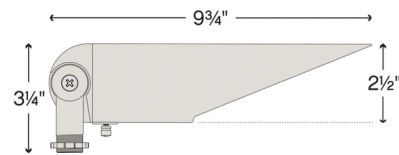

CLICK TO VIEW PRODUCT

Notes: