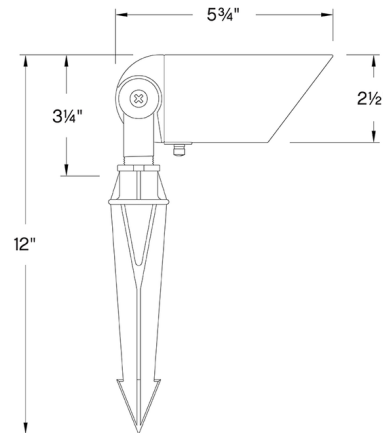

Shown in bronze

CLICK TO VIEW PRODUCT

Notes: